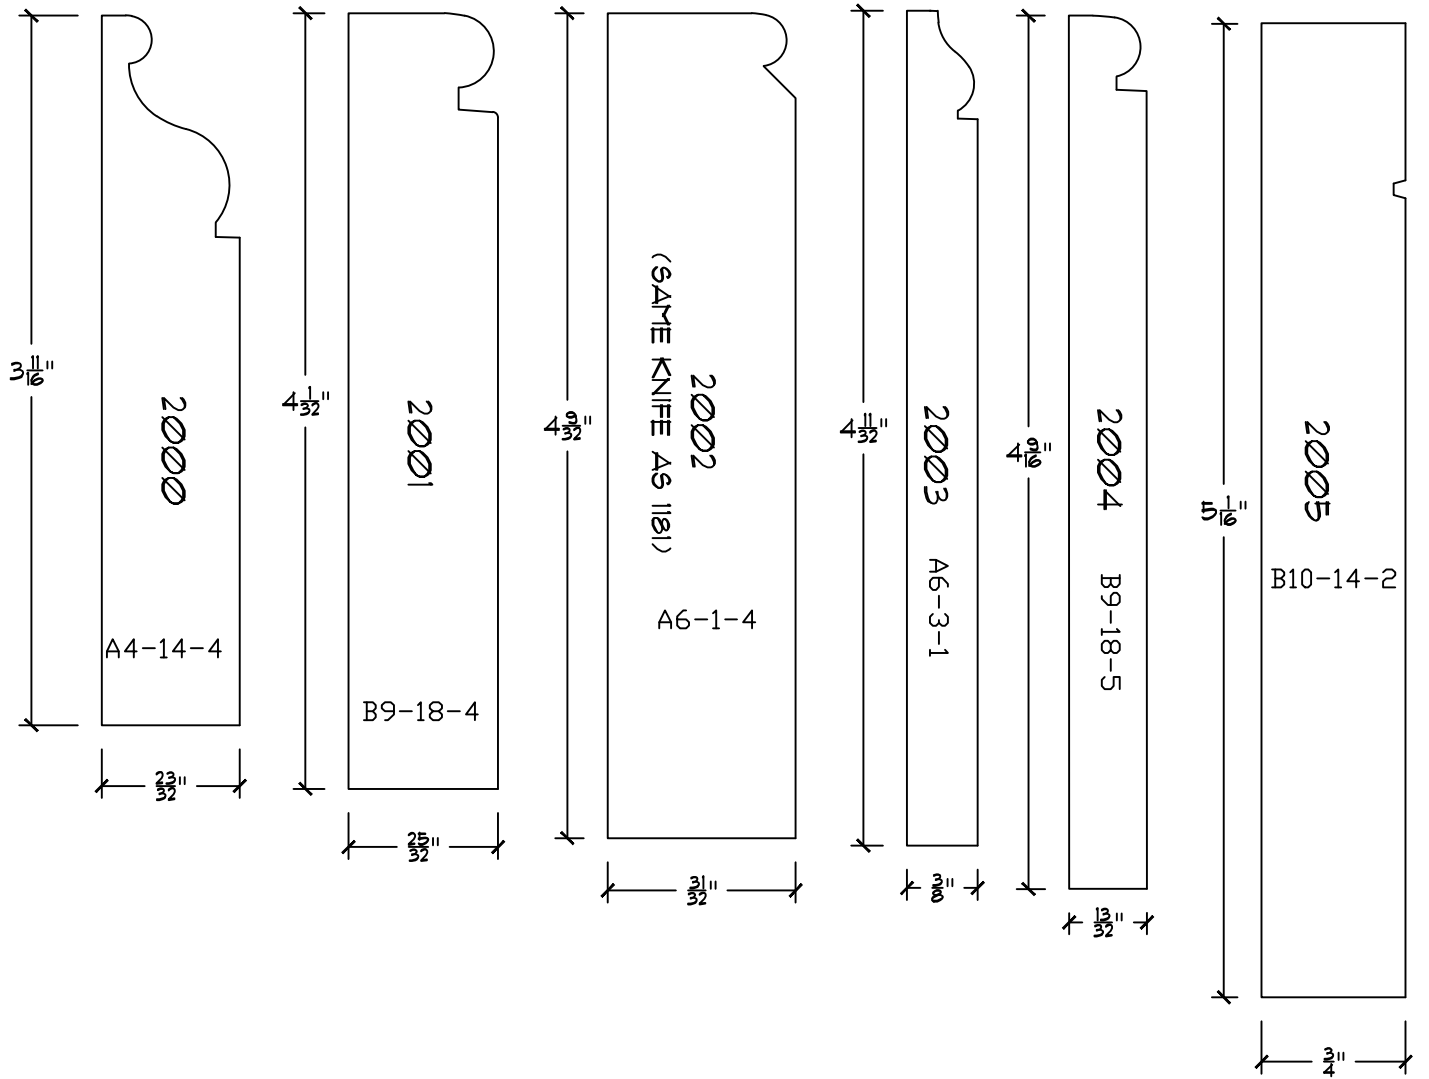

Baseboard

AS OF 7-22-16 KNIFE & TEMPLATE
MISSING FROM DRAWER