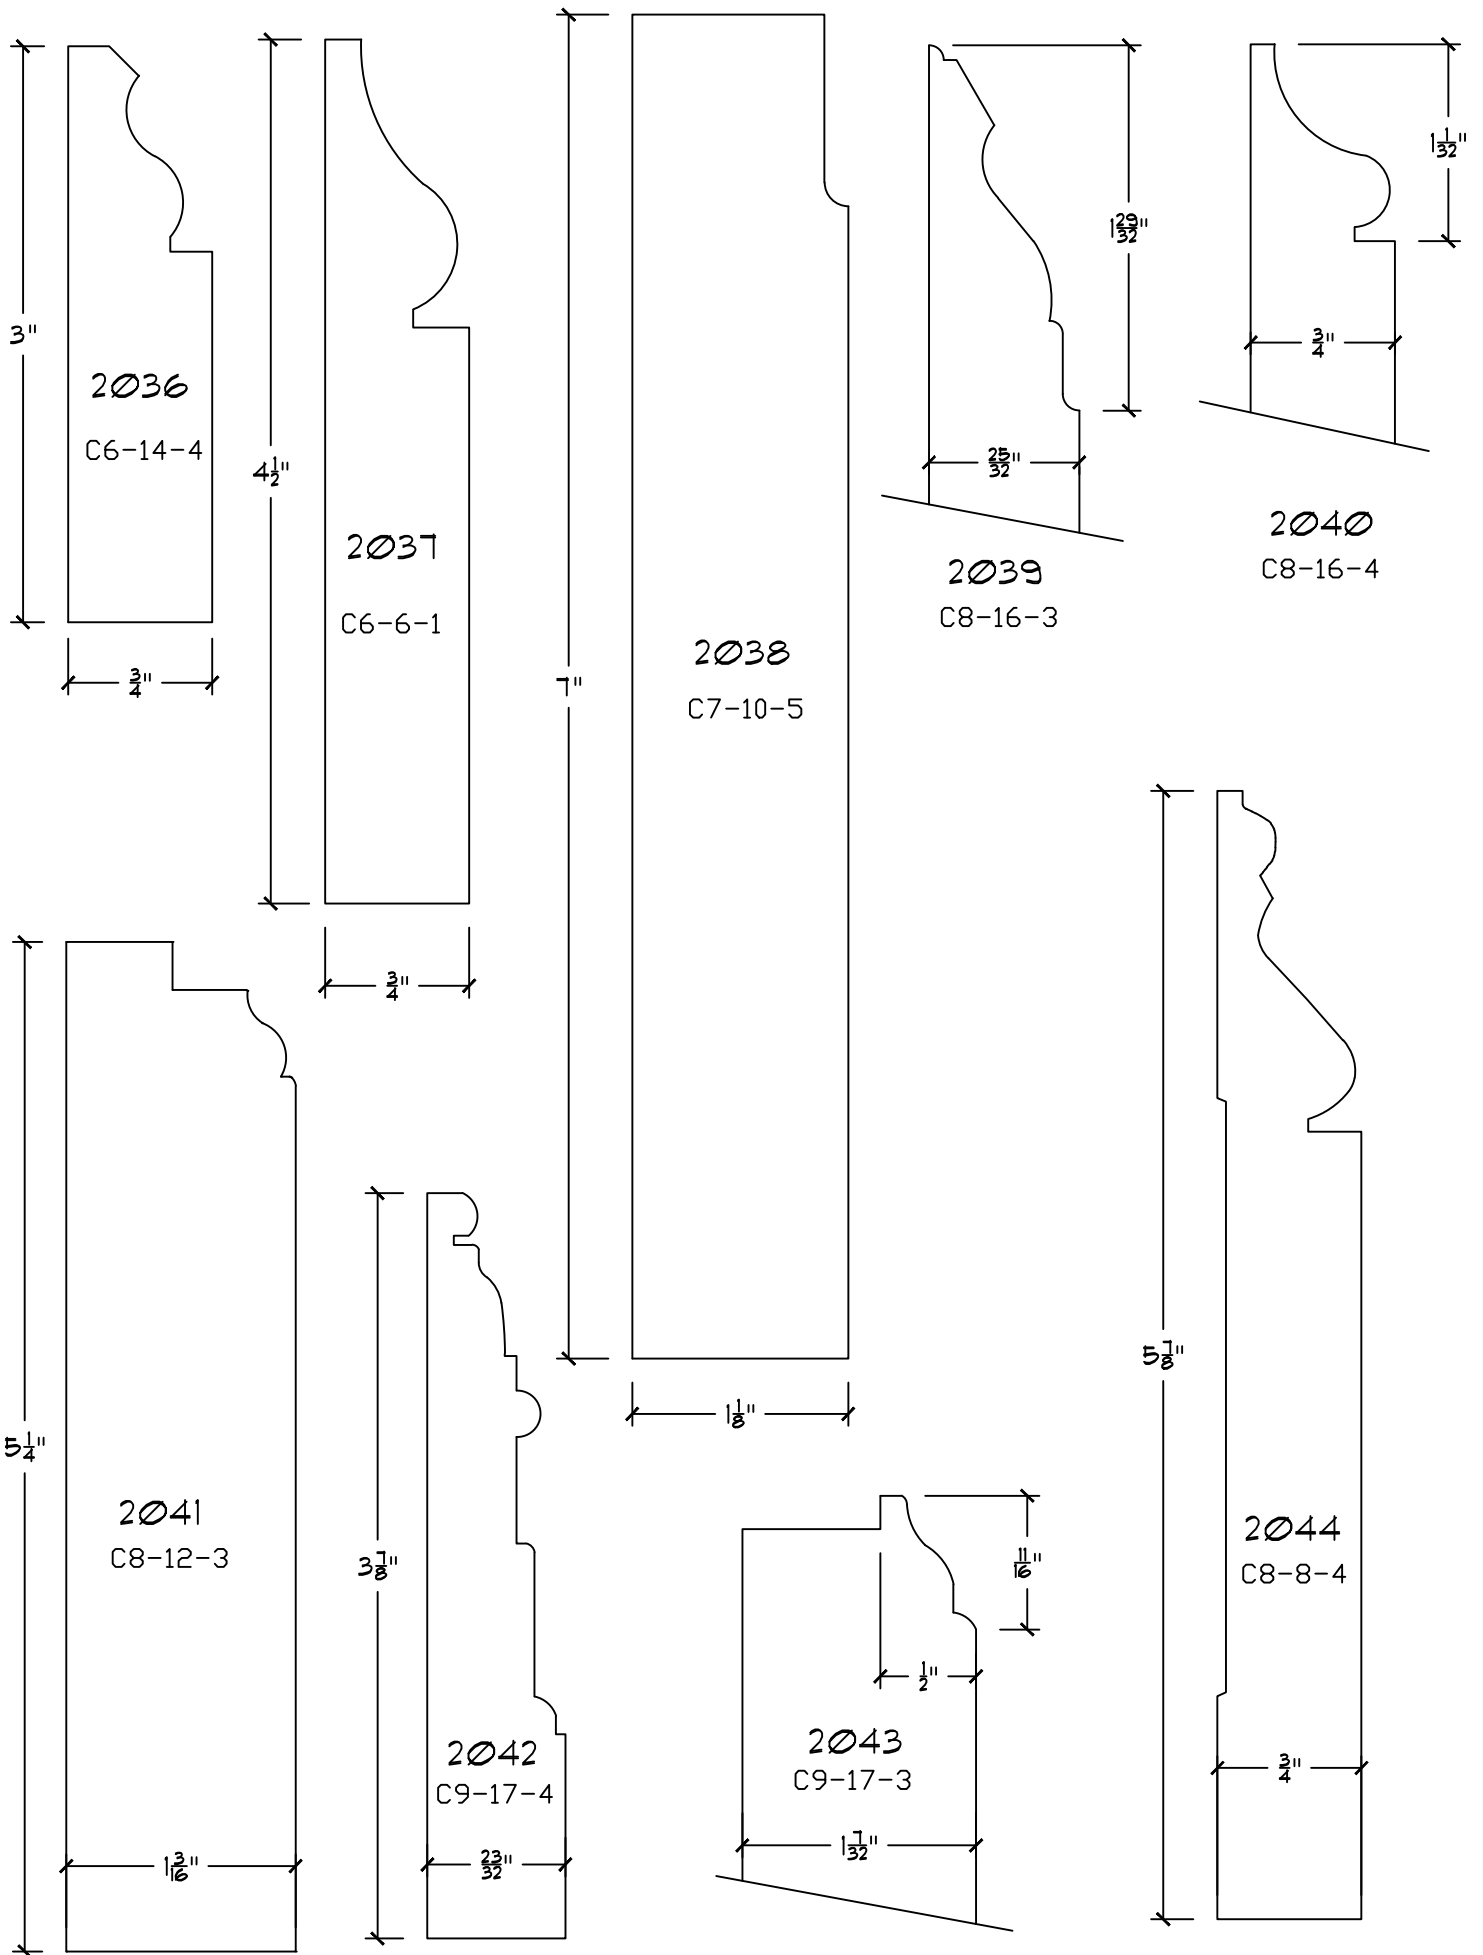

Baseboard

AS OF 7-22-16 KNIFE & TEMPLATE
MISSING FROM DRAWER