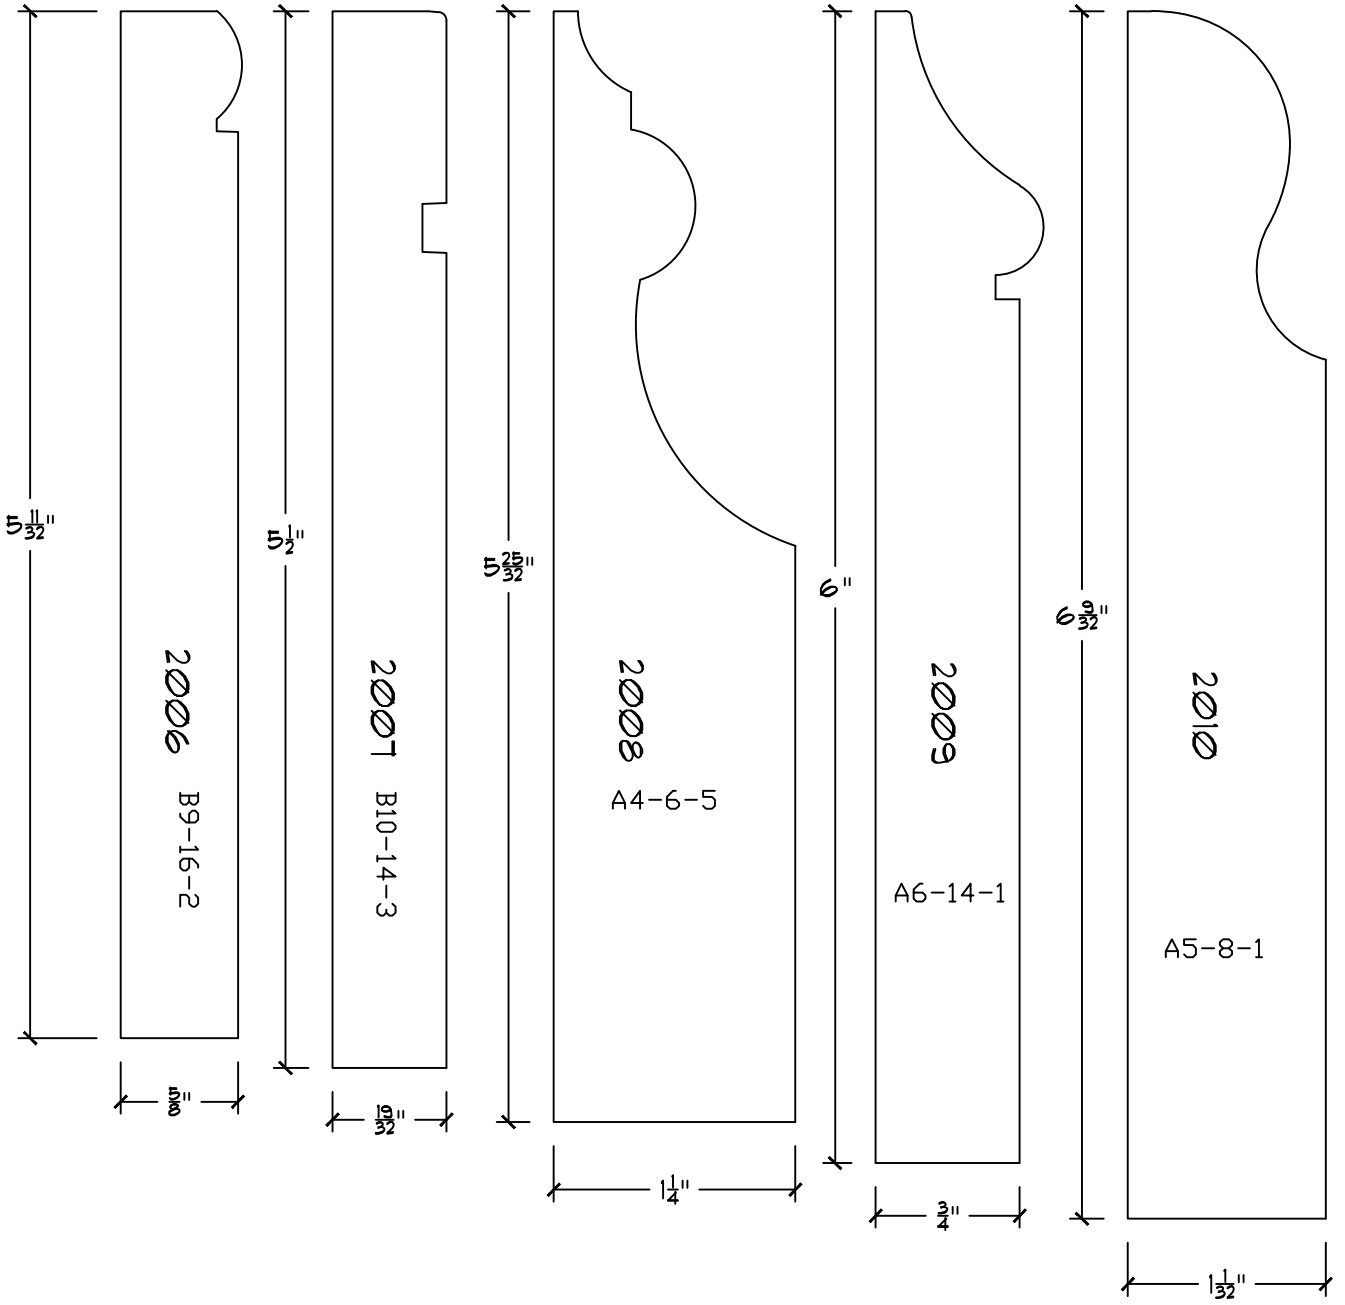

Baseboard

AS OF 7-22-16 KNIFE & TEMPLATE
MISSING FROM DRAWER